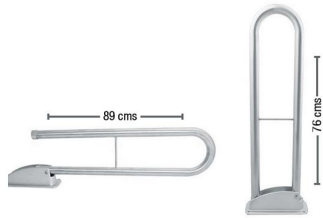

19.2081
Victoria Fall Rain
Size : 200mm

19.2088
Rain Shower
Size : 200mm

19.2082
Size : 70mm

19.2083
(3 Functio)

19.2085
(5 Function)

19.2089
Size : 100mm

SHOWER ARM

19.1006
Brass Fancy Arm
Size : 6"

19.1009
S.S Round Arm
Size : 9"

19.1012
S.S Square Arm
Size : 12", 15", 18"

19.1019
Ceiling Arm
Size : 9" & 12"

HAND SHOWER

19.3001
Hand Shower

19.3101
Hand Shower

19.3201
Jak Air C.P Multi
Hand Shower

HEALTH FAUCET

19.0033

19.0133

19.0233

19.0333

19.0433

ARYLIDE PRODUCT

20.350
Grab Bar

20.351
Grab Bar

20.451
Coth Liner

20.452
Chair Bracket

20.400
Bottle Trap

20.401
Bottle Trap

20.253
S.S Shower Tube
Size : 1mtr , 1.5mtr

20.206
Square Hook ABS

20.207
Brass Hook

20.208
Brass Flange Round